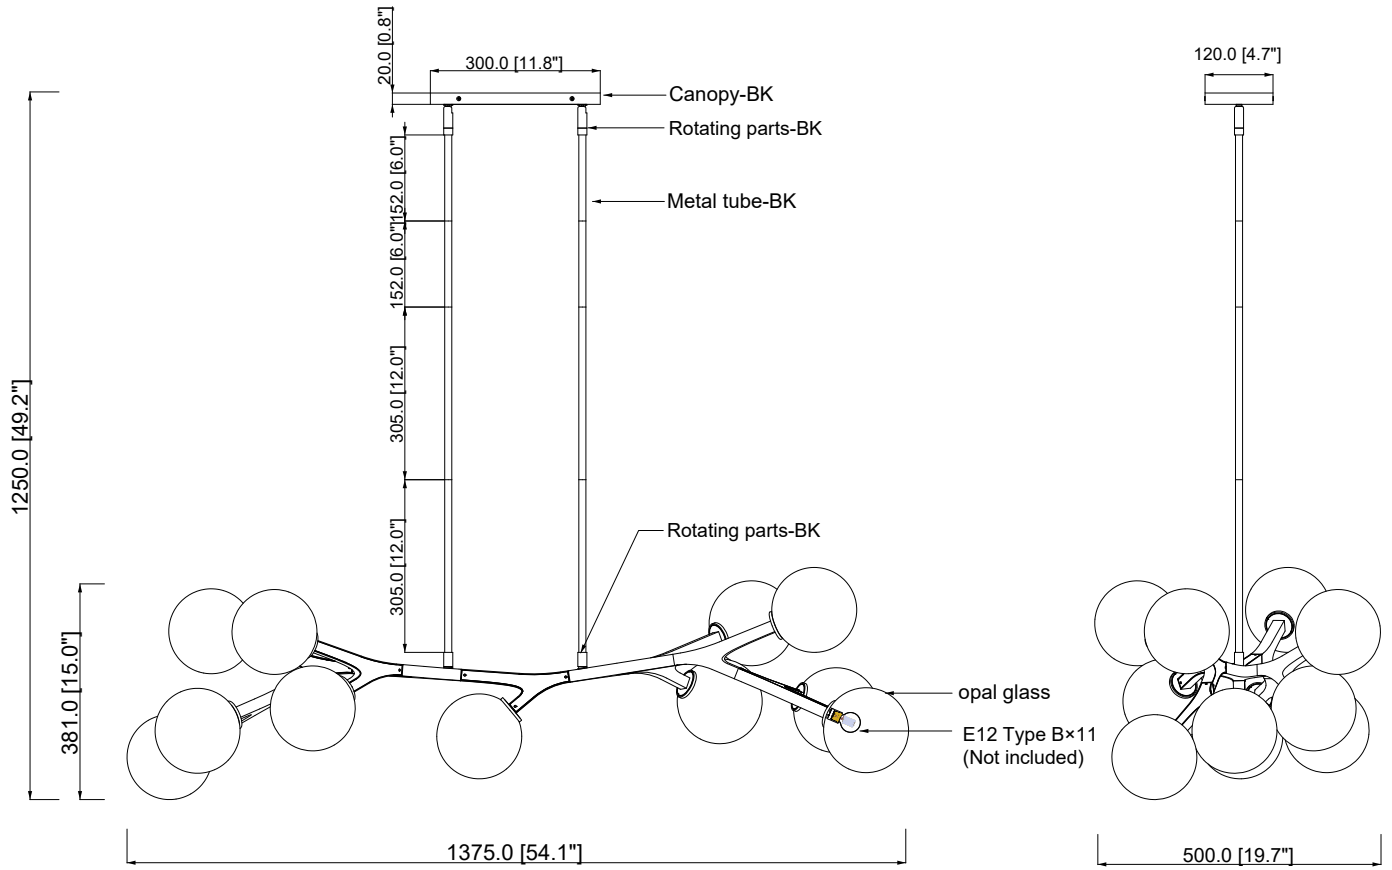

MODEL : 11638-11

FRONT VIEW

SIDE VIEW

TOP VIEW

Drawing

Review

Approved

factory